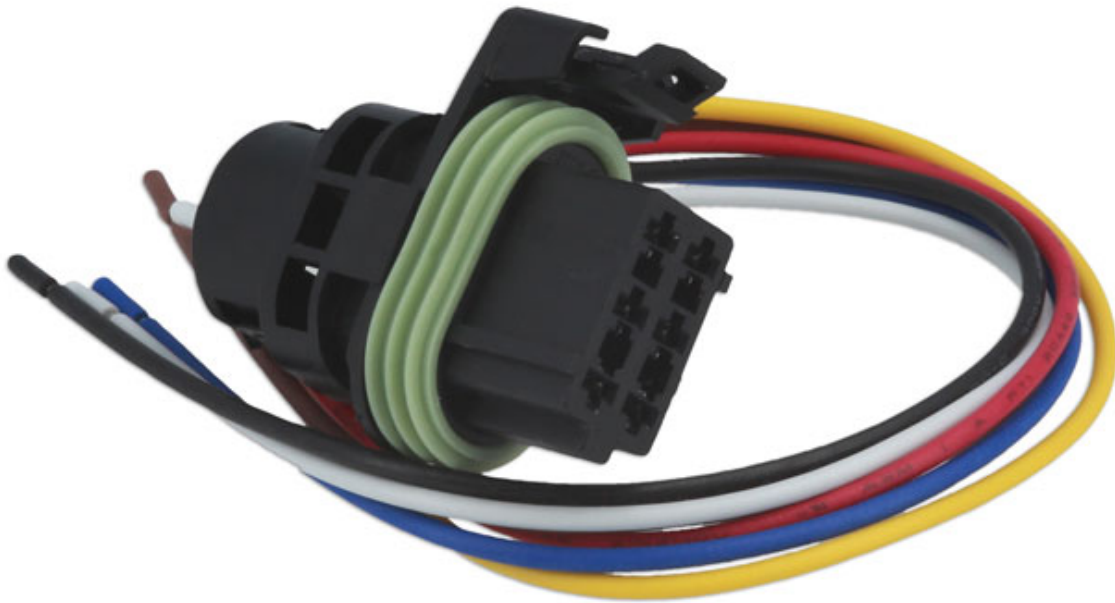

Renault Electrical Fuel Pump Connectors 2pc

Additional Information

- Electrical Fuel Pump Connector To Suit Renault.
- Connector Fits OEM 7700253265
- 6 Pin Connectors.
- Harness Cable Length 20cm.
- Replacement Harness Set from wiring kit Part No. 37616.